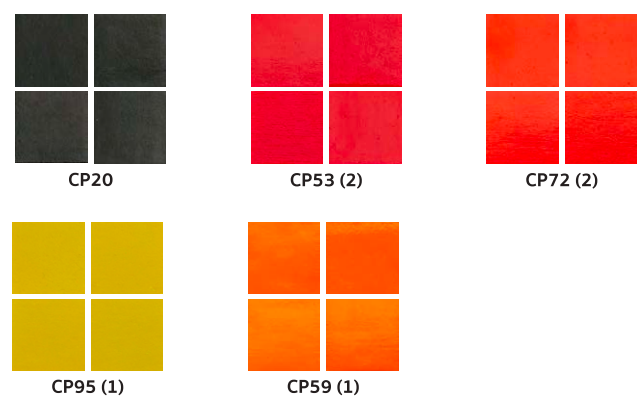

CYBA-253PM  
Prima Rich Gold Matt

CYBA-35PG  
Prima Gold Gloss

CYBA-01PM  
Prima Silver Matt

CYBA-01PG  
Prima Silver Gloss

**CHIP SIZE**

20 mm x 20 mm x 4 mm

**COLORE STANDARD**

**COLORE PREMIUM**