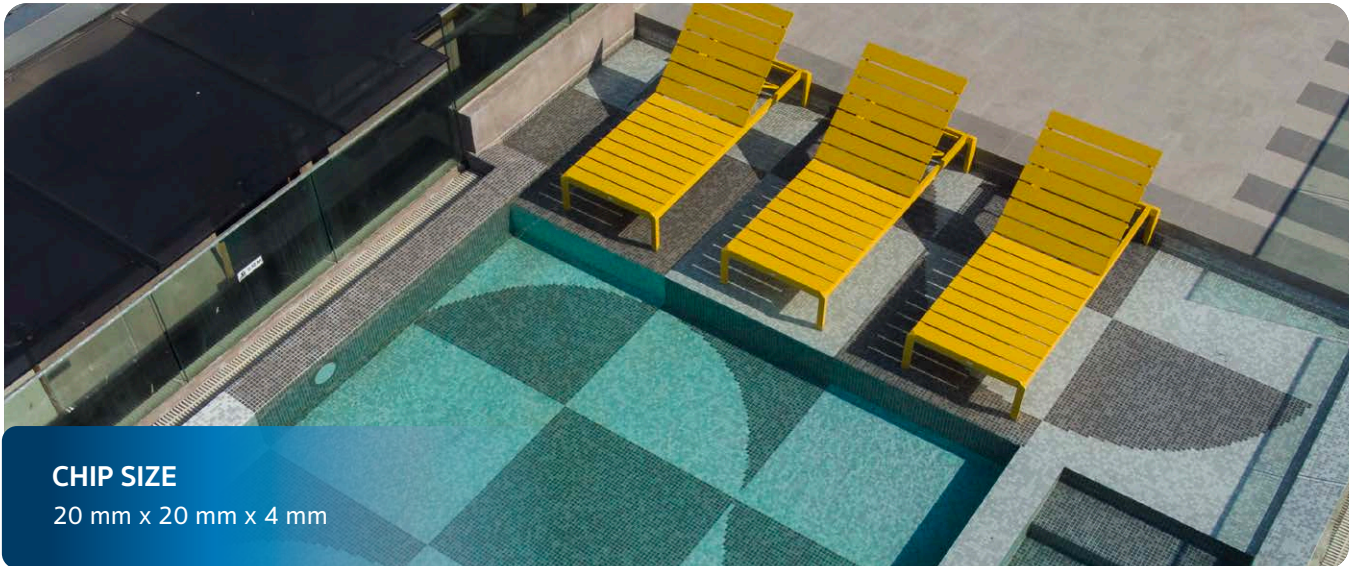

CHIP SIZE

20 mm x 20 mm x 4 mm

COLORE STANDARD

COLORE PREMIUM