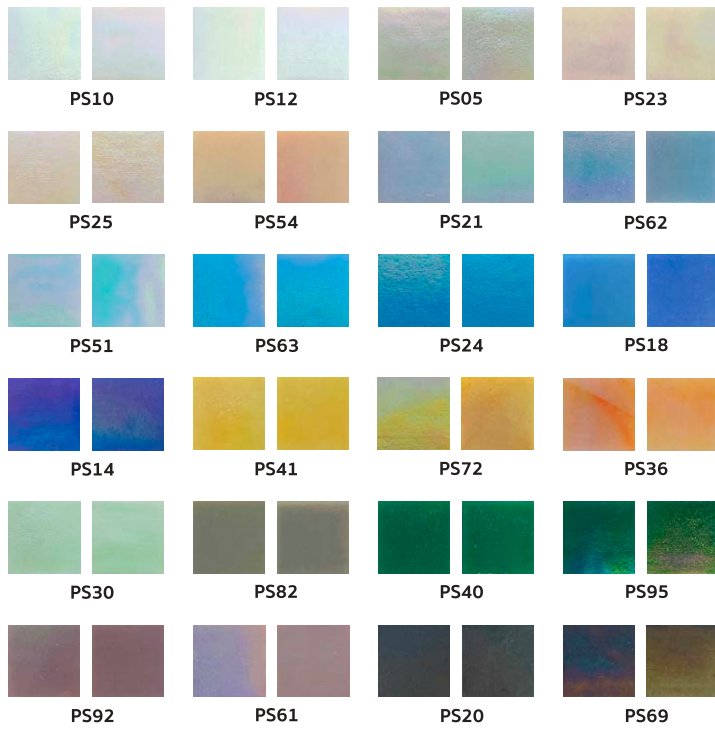

PERLA STANDARD