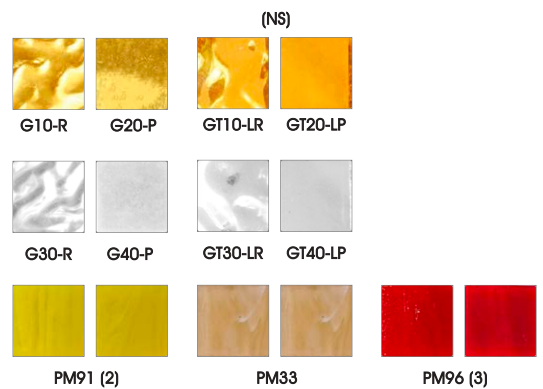

CYBA-253PM  
Prima Rich Gold Matt

CYBA-35PG  
Prima Gold Gloss

CYBA-01PM  
Prima Silver Matt

CYBA-01PG  
Prima Silver Gloss

**CHIP SIZE**

20 mm x 20 mm x 4 mm

**COLORE STANDARD**

**COLORE PREMIUM**

**CHIP SIZE**  
20 mm x 20 mm x 4 mm

**PERLA STANDARD**

**LUSTRO**

**PASTELLO PREMIUM**

**CHIP SIZE**

20 mm x 20 mm x 4 mm

**PERLA STANDARD**

**STELLA PREMIUM**

**PERLA PREMIUM**

20 mm x 20 mm x 4 mm