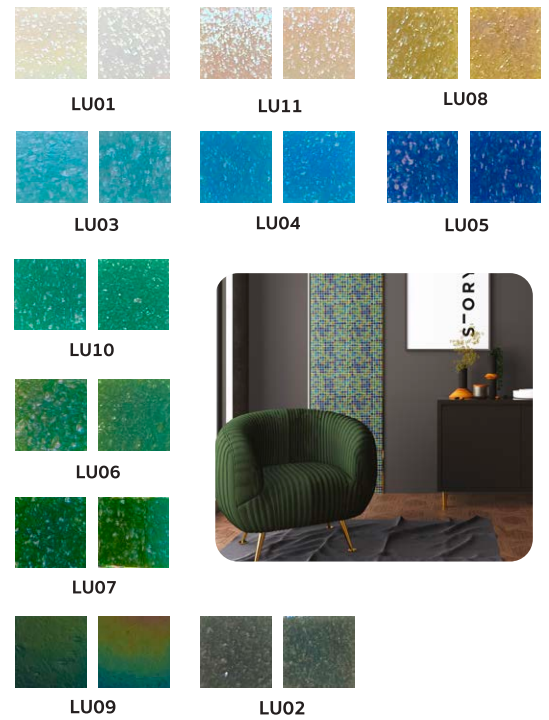

CHIP SIZE
20 mm x 20 mm x 4 mm

PERLA STANDARD

LUSTRO

PASTELLO PREMIUM