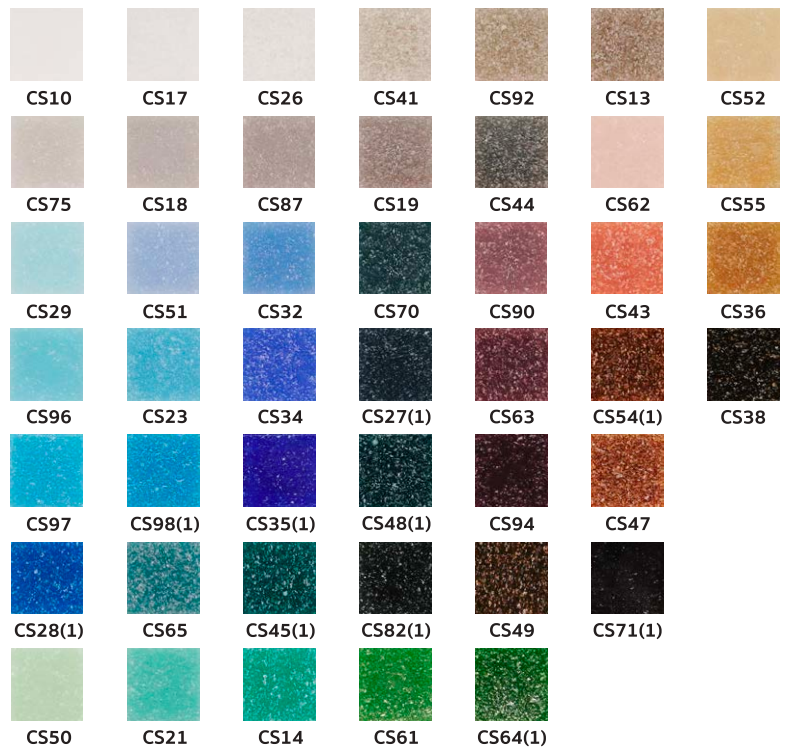

CYBA-253PM  
Prima Rich Gold Matt

CYBA-35PG  
Prima Gold Gloss

CYBA-01PM  
Prima Silver Matt

CYBA-01PG  
Prima Silver Gloss

**CHIP SIZE**

20 mm x 20 mm x 4 mm

**COLORE STANDARD**

**COLORE PREMIUM**