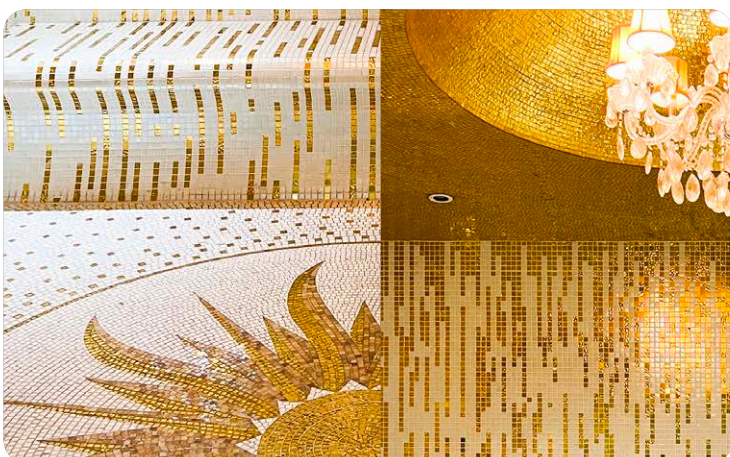

CYBA-253PM  
Prima Rich Gold Matt

CYBA-35PG  
Prima Gold Gloss

CYBA-01PM  
Prima Silver Matt

CYBA-01PG  
Prima Silver Gloss

**CHIP SIZE**

20 mm x 20 mm x 4 mm

**COLORE STANDARD**

**COLORE PREMIUM**

**CHIP SIZE**  
20 mm x 20 mm x 4 mm

**PERLA STANDARD**

**LUSTRO**

**PASTELLO PREMIUM**

**CHIP SIZE**

20 mm x 20 mm x 4 mm

**PERLA STANDARD**

**STELLA PREMIUM**